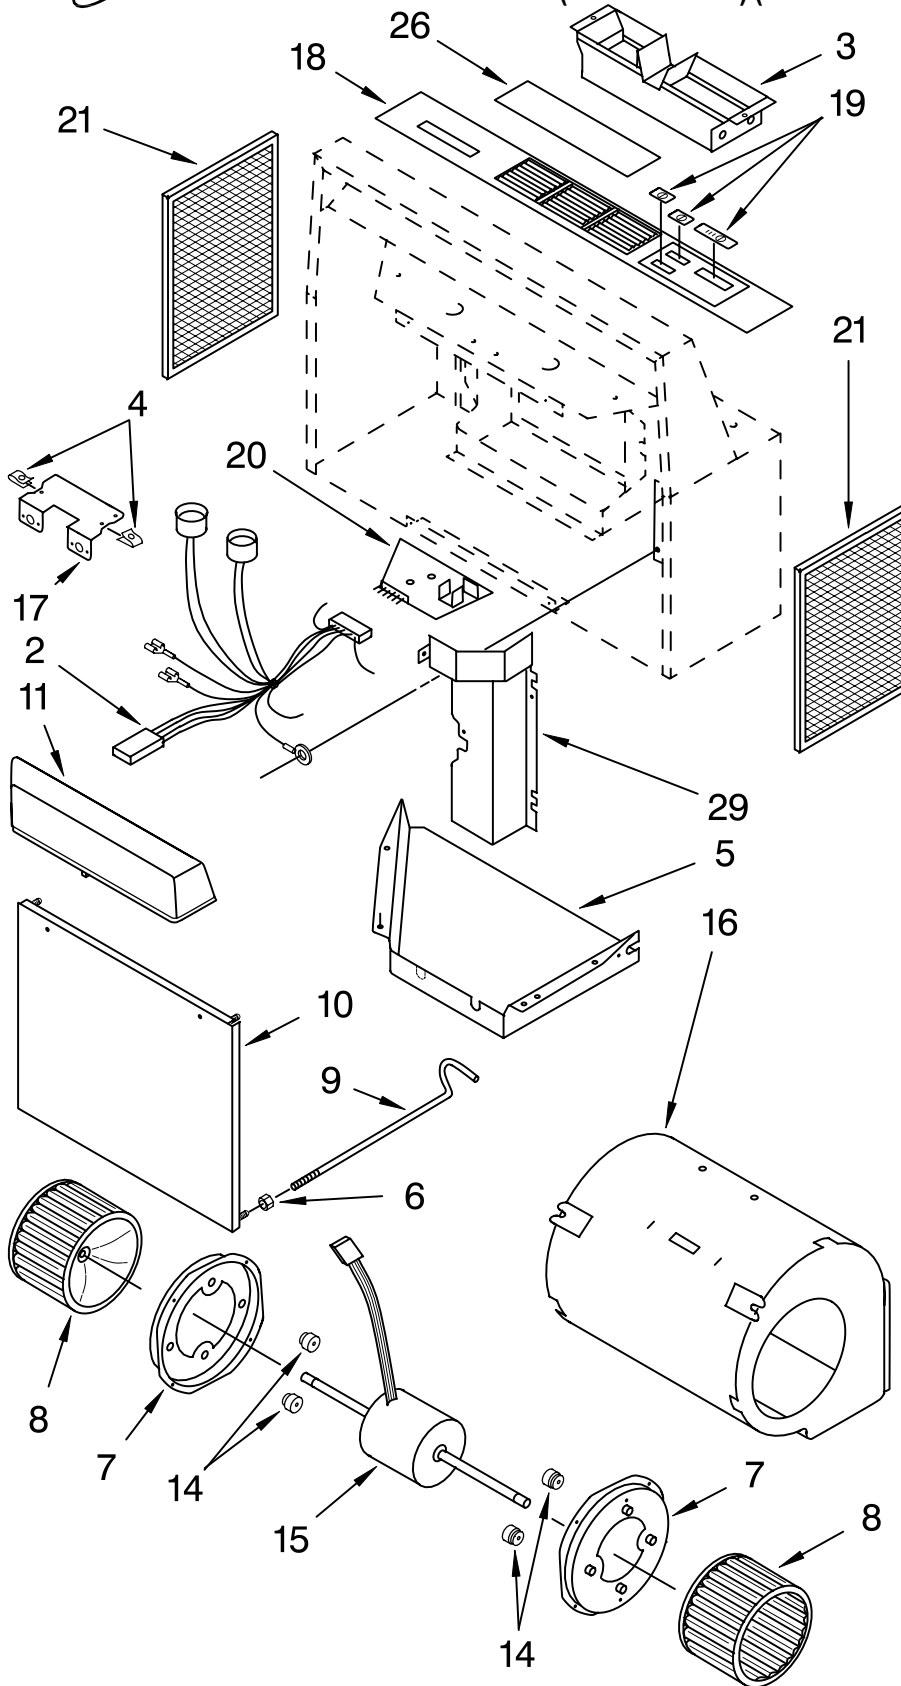

# RANGE HOOD PARTS

FOR MODELS: GZ8330XLS1, GZ8336XLS1  
(Stainless Steel) (Stainless Steel)

30" & 36" RANGE  
30" & 36" RANGE HOOD  
(Vented)  
(Use With Gas Or Electric Range)

Illus. No.	Part No.	DESCRIPTION
1		Literature Parts
	9763373	Use & Care Guide
2	8190257	Harness, Wire
3	8190264	Damper Asy
4	8190262	Nut - "U" Type (2)
5	8190258	Cover, Bulb Holder
6	8190251	Nut, Ret. Rod (2)
7	8190246	Motor Bracket (2)
8	8190245	Blower, Wheel, Left
	8190244	Blower, Wheel, Right
9	8190250	Rod, Retaining (2)
10	8190240	Cover, Blower
11	8190241	Lens, Light
14	8190247	Mount, Motor (4)
15	8190248	Motor, Blower
16	8190249	Housing, Blower
17	8190242	Thermostat Asy
18		Panel, Control
	8190252	30"
	8190253	36"
19		Knob, Control
	8190254	Blower
	8190255	Speed Control
	8190256	Light Switch
20	8190243	Control, Electronic
21	4396389	Filter, Grease (2 Pack)
26	8190261	Baffle
29	8190239	Cover, Wiring Box

Following Parts Not Illustrated  
(Optional Parts Only)

- 4396390 Filter Kit  
2 Pack  
For Non-Vented  
Operation
- 8190263 Blower Asy  
Includes #'s  
6,7,8,14,15&16

FOR ORDERING INFORMATION REFER TO PARTS PRICE LIST